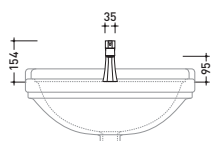

vista frontale / frontal view

EG100S

vista laterale / lateral view

vista frontale / frontal view

EG80S

vista laterale / lateral view

art. **EG203** **Evergreen** miscelatore monoforo lavabo
Evergreen single-hole basin mixer