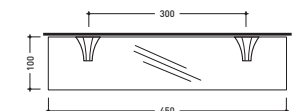

vista frontale / frontal view