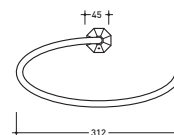

vista zenitale / zenital view

vista frontale / frontal view