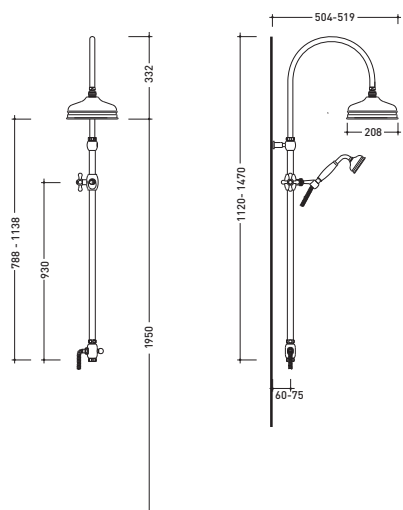

vista zenitale / zenital view

vista frontale / frontal view

vista laterale / lateral view

art. **EG150** **Evergreen** doccietta con supporto
Evergreen hand-shower with wall bracket

vista frontale / frontal view

vista laterale / lateral view

art. **EG350** **Evergreen** rubinetto doccia esterno
Evergreen shower mixer

vista zenitale / zenital view

vista frontale / frontal view

vista laterale / lateral view

art. **EG550** **Evergreen** sistema doccia completo di soffione e doccetta
Evergreen shower system complete with showerhead and hand-shower

art. **EG450** **Evergreen** asta saliscendi con doccetta
Evergreen hand-shower with riser

vista frontale / frontal view

vista laterale / lateral view

art. **EGBT1** **Evergreen** miscelatore doccia termostatico incasso (1 via)
Evergreen concealed thermostatic shower mixer (1 outlet)