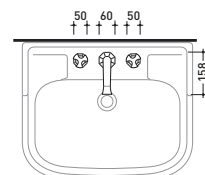

art. **EG220** **Evergreen** miscelatore doppio comando monoforo bidet
Evergreen single-hole double-lever bidet mixer

vista zenitale / zenital view

art. **EG390** **Evergreen** batteria tre fori lavabo alto
Evergreen high arc three holes basin mixer