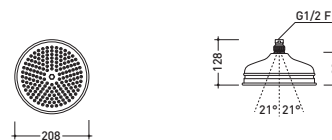

art. **EGPS** Evergreen porta sapone
Evergreen soap holder