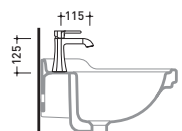

vista laterale / lateral view