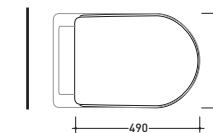

vista zenitale / zenital view