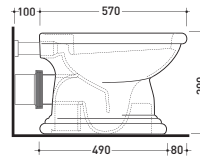

vista laterale / lateral view