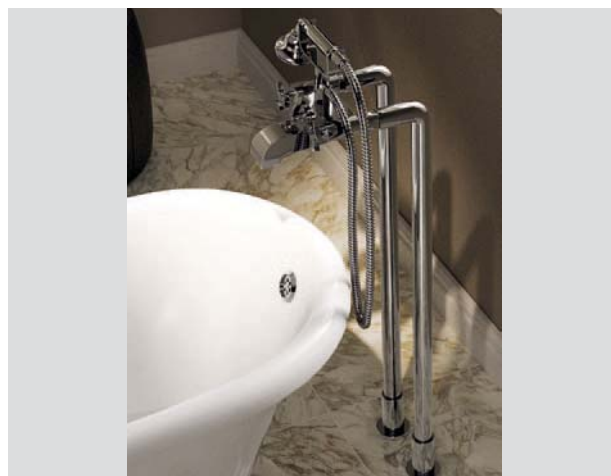

art. **EG250** **Evergreen** rubinetto vasca esterno con deviatore e doccia
Evergreen external bath-tub mixer with diverter and hand-shower

vista zenitale / zenital view

vista frontale / frontal view

vista laterale / lateral view

art. **EG700** **Evergreen** rubinetto bordo vasca da pavimento con deviatore e doccia
Evergreen floor mounted bath-tub mixer with diverter and hand-shower

vista frontale / frontal view

vista laterale / lateral view