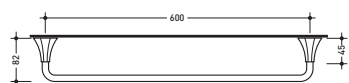

vista zenitale / zenital view