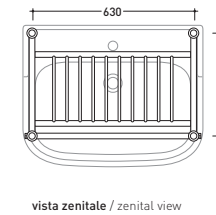

art. **6006** Efi lavabo 70x54 appoggio su colonna
Efi basin 70x54 to suite pedestal

art. **6016** Efi base di appoggio in ottone per lavabo cm 70
Efi brass base suitable for 70 cm basin - chrome/gold/bronze finishes