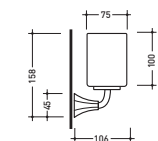

vista laterale / lateral view

art. **EGPB** Evergreen porta bicchiere
Evergreen glass holder

vista zenitale / zenital view

vista frontale / frontal view

vista laterale / lateral view

art. **EGPA** **Evergreen** portaccappatoio
Evergreen towel hook

vista zenitale / zenital view

vista frontale / frontal view

vista laterale / lateral view

art. **EG30** **Evergreen** portasciugamani cm 30
Evergreen towel rail 30 cm

art. **EG45** **Evergreen** portasciugamani cm 45
Evergreen towel rail 45 cm