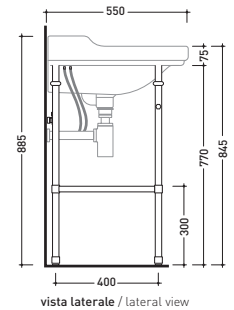

art. **6006** Efi lavabo 70x54 appoggio su colonna
Efi basin 70x54 to suite pedestal

art. **6016** Efi base di appoggio in ottone per lavabo cm 70
Efi brass base suitable for 70 cm basin - chrome/gold/bronze finishes