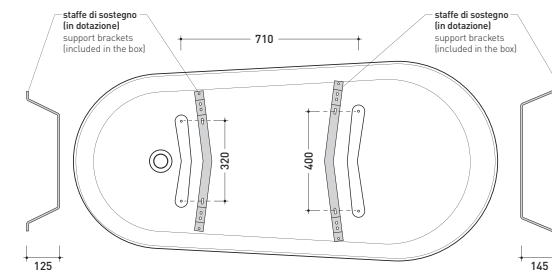

vista dal basso / bottom view