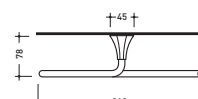

art. **EG60** **Evergreen** portasciugamani cm 60
Evergreen towel rail 60 cm

vista zenitale / zenital view

vista zenitale / zenital view

vista zenitale / zenital view

art. **EGAN** **Evergreen** portasciugamani ad anello
Evergreen towel ring