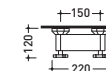

vista zenitale / zenital view