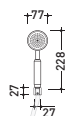

vista zenitale / zenital view

vista frontale / frontal view

vista laterale / lateral view

art. **EG150** **Evergreen** doccietta con supporto
Evergreen hand-shower with wall bracket

vista frontale / frontal view