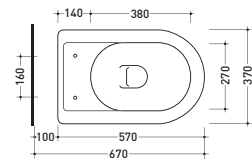

art. **3010** **Fidia** vaso scarico s
Fidia wc s trap

art. **3011** **Fidia** vaso scarico p
Fidia wc p trap

vista zenitale / zenital view