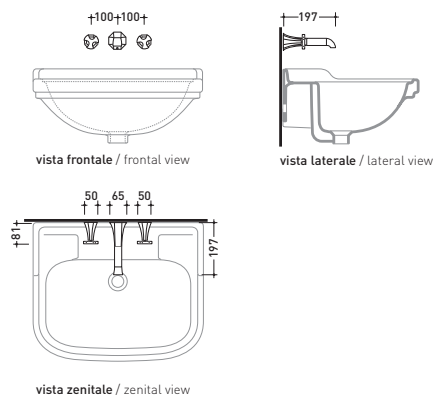

art. **EG400** **Evergreen** rubinetto doccia incasso
Evergreen concealed shower mixer