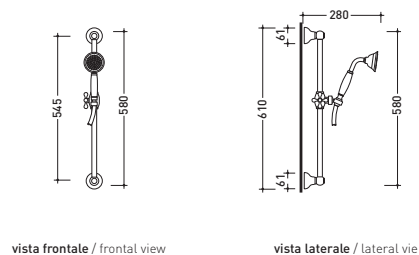

art. **EGBT4** **Evergreen** miscelatore doccia termostatico incasso (4 vie)
Evergreen concealed thermostatic shower mixer (4 outlets)

art. **EG450** **Evergreen** asta saliscendi con doccetta
Evergreen hand-shower with riser

vista frontale / frontal view

vista laterale / lateral view

art. **EGBT1** **Evergreen** miscelatore doccia termostatico incasso (1 via)
Evergreen concealed thermostatic shower mixer (1 outlet)