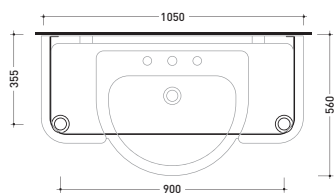

vista zenitale / zenital view