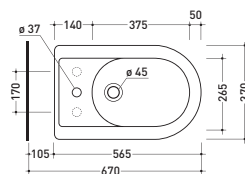

vista zenitale / zenital view