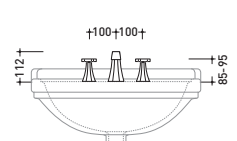

vista frontale / frontal view

vista laterale / lateral view

vista zenitale / zenital view

art. **EG201** **Evergreen** batteria tre fori lavabo
Evergreen three holes basin mixer

vista frontale / frontal view