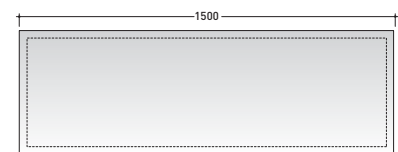

art. **MKP150** Panca **Make-Up 150** completa di struttura in acciaio satinato e top in Matrix o Pietraluce
Make-Up 150 bench with satined steel structure and Matrix or Pietraluce top

art. **MKP180** Panca **Make-Up 180** completa di struttura in acciaio satinato e top in Matrix o Pietraluce
Make-Up 180 bench with satined steel structure and Matrix or Pietraluce top

art. **MKLP** **Make-Up** portalampade a parete in ceramica
Make-Up ceramic wall lamp

art. **MKS100** **Make-Up** specchio reversibile cm 150x100
Make-Up reversible mirror 150x100 cm

art. **MKS50** **Make-Up** specchio reversibile cm 150x50
Make-Up reversible mirror 150x50 cm

art. **MKS501** **Make-Up** specchio reversibile cm 100x50
Make-Up reversible mirror 100x50 cm

MKS100