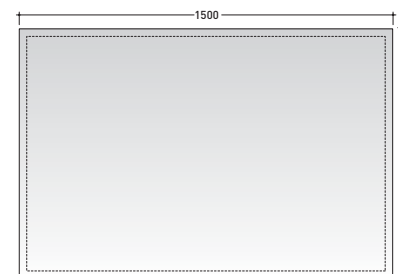

art. **MKP150** Panca **Make-Up 150** completa di struttura in acciaio satinato e top in Matrix o Pietraluce
Make-Up 150 bench with satined steel structure and Matrix or Pietraluce top

art. **MKP180** Panca **Make-Up 180** completa di struttura in acciaio satinato e top in Matrix o Pietraluce
Make-Up 180 bench with satined steel structure and Matrix or Pietraluce top

art. **MKLP** **Make-Up** portalampade a parete in ceramica
Make-Up ceramic wall lamp

art. **MKS100** **Make-Up** specchio reversibile cm 150x100
Make-Up reversible mirror 150x100 cm

art. **MKS50** **Make-Up** specchio reversibile cm 150x50
Make-Up reversible mirror 150x50 cm

art. **MKS501** **Make-Up** specchio reversibile cm 100x50
Make-Up reversible mirror 100x50 cm