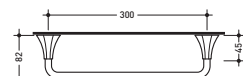

vista zenitale / zenital view