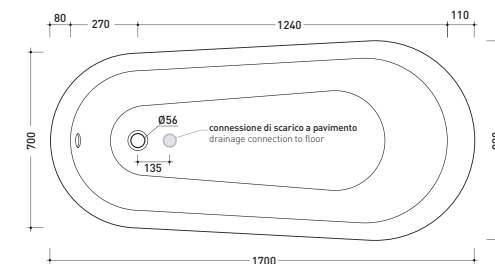

vista zenitale / zenital view

**Capacità Max / Max Capacity 165 L.
Peso Netto / Net Weight 60 Kg.**