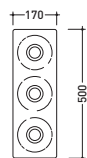

vista frontale / frontal view