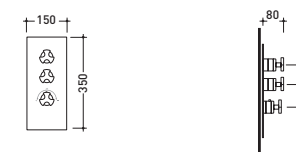

art. **EG418** **Evergreen** braccio per soffione doccia
Evergreen wall mounted shower arms