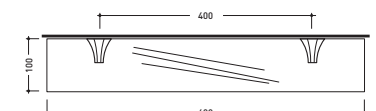

vista frontale / frontal view