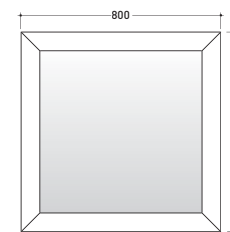

vista frontale / frontal view

EG80S