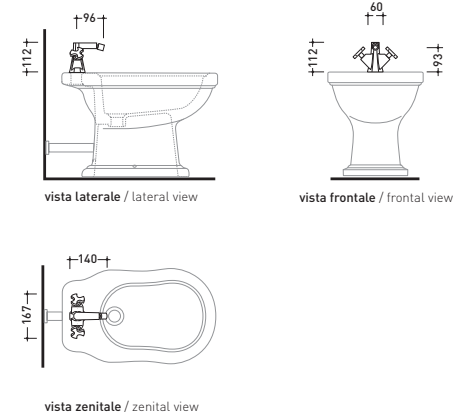

art. **EG150** **Evergreen** doccietta con supporto
Evergreen hand-shower with wall bracket