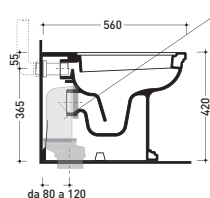

SCARICO S / S TRAP

sezione longitudinale / section