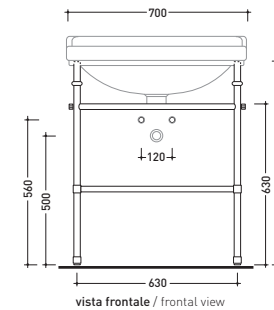

art. **6006** Efi lavabo 70x54 appoggio su colonna
Efi basin 70x54 to suite pedestal

art. **6016** Efi base di appoggio in ottone per lavabo cm 70
Efi brass base suitable for 70 cm basin - chrome/gold/bronze finishes