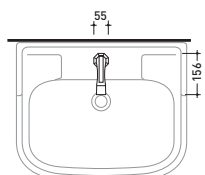

art. **EG206** **Evergreen** batteria tre fori lavabo parete
Evergreen wall-mounted three holes basin mixer

vista zenitale / zenital view

art. **EG200** **Evergreen** miscelatore doppio comando monoforo lavabo
Evergreen single-hole double-lever basin mixer