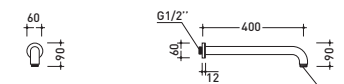

art. **EGPB** Evergreen porta bicchiere
Evergreen glass holder